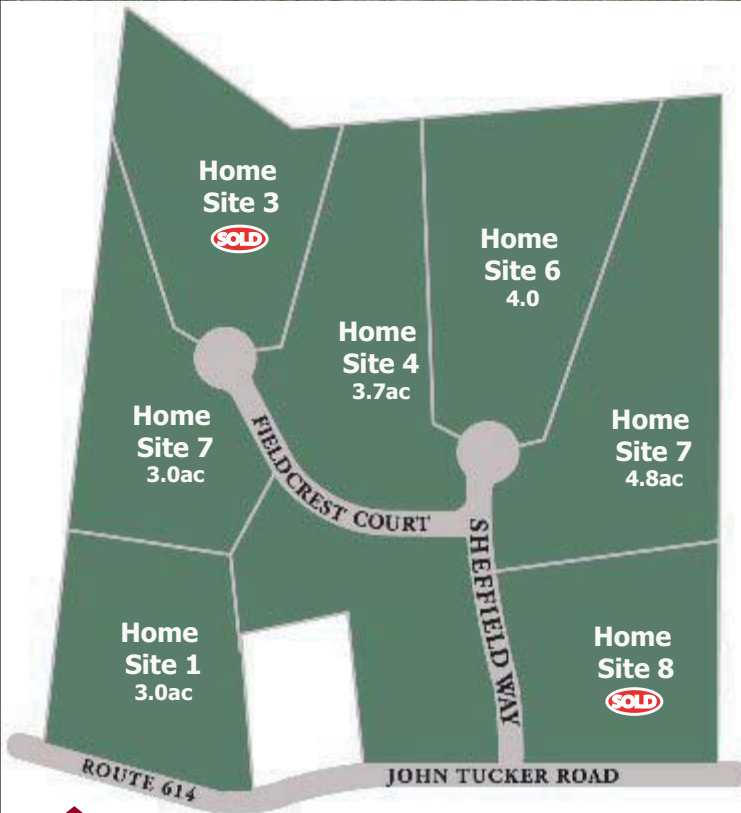

# SHEFFIELD MANOR

Ever dreamt of having your own place in the country? Here is your chance! These lovely, pastoral home sites are 3+ acres in lush green countryside of scenic Madison County, Virginia.

Sheffield Manor is exclusively developed by local custom builder, Graystone Homes. Homesites are individually selected and your home is designed to fit your site and customized to your specifications. Paved roads are in place and construction has begun in this new neighborhood.

For more information, contact Graystone Homes. Or visit us on the on the web at [www.graystonehomesinc.net](http://www.graystonehomesinc.net).

Directions from Culpeper: Take Rte. 29 South toward Charlottesville. Just past the town of Madison, take a left on 230 (Orange Road). Go 3.2 miles to Aroda. Left on Route 607 (Elly Rd). Go 2.2 miles. Right on Route 614 (John Tucker Road). Property is 3/4 mile on right side (Behind 1733 John Tucker Road).