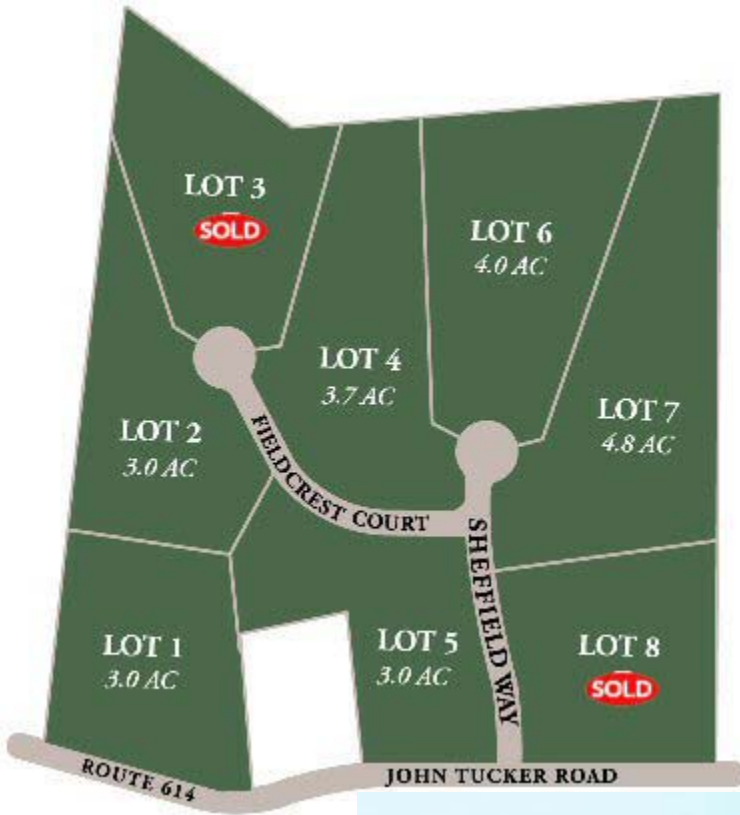

Graystone Realty_{LLC} presents...

Sheffield Manor
Property Listing

COUNTY: Madison	AVAILABILITY: Land
OWNER: Graystone Homes, Inc.	MRIS: MA7080783, MA7080920
REMARKS: Ever dreamt of having your own place in the country? Here is your chance! These lovely, pastoral lots are 3+ acres in scenic Madison County, Virginia. Paved roads are in and perc approvals are on file.. Build your dream home or reserve land for the future – the choice is yours! Lot 1 is 3ac for \$99,900; Lot 2 is 3ac for \$99,900; Lot 4 is 3.7ac for \$109,900; Lot 5 is 3ac for \$89,900; and Lot 7 is 4.8 for \$119,900.	
DIRECTIONS: From Culpeper - Take Rte. 29 South toward Charlottesville. Just past the town of Madison, take a left on 230 (Orange Road). Go 3.2 miles to Aroda. Left on Route 607 (Elly Rd). Go 2.2 miles. Right on Route 614 (John Tucker Road). Turn right onto Sheffield Way. See GS sign.	